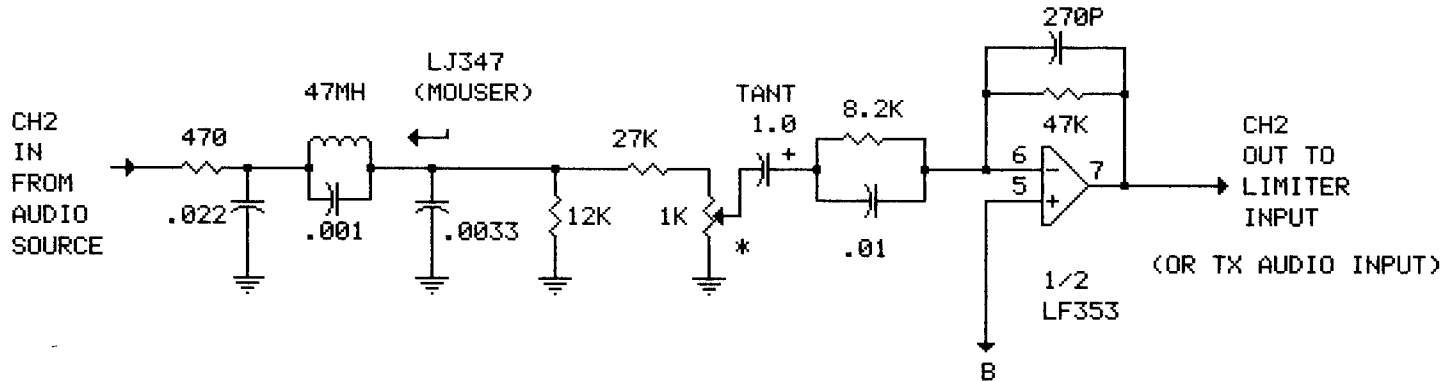

Remove these components

PLL SYNTHESIZED FM MPX S.I. RED TRANSMITTER (LOW POWER)

* SOURCE LEVEL 72mV

4.8uA

B.B.I.N

W.S.

REV A	7 25 56
REV B	8 30 96
REV C	8 23 96
REV D	10 09 96
REV E	11 11 96

FOR 5V REGULATOR

88.0	82.2	4.7	5.6
72	100	10	10
80.1	80.5	15.7	etc

* ADRIT JPC COMPONENTS FOR USA.

OUTPUT BUFFER

ANTENNA

Pre-filter/Pre-emphasis network

Modulation Limiter/Monitor (FOR FM TX)

Lock Detector
 (FOR FM TX)

η