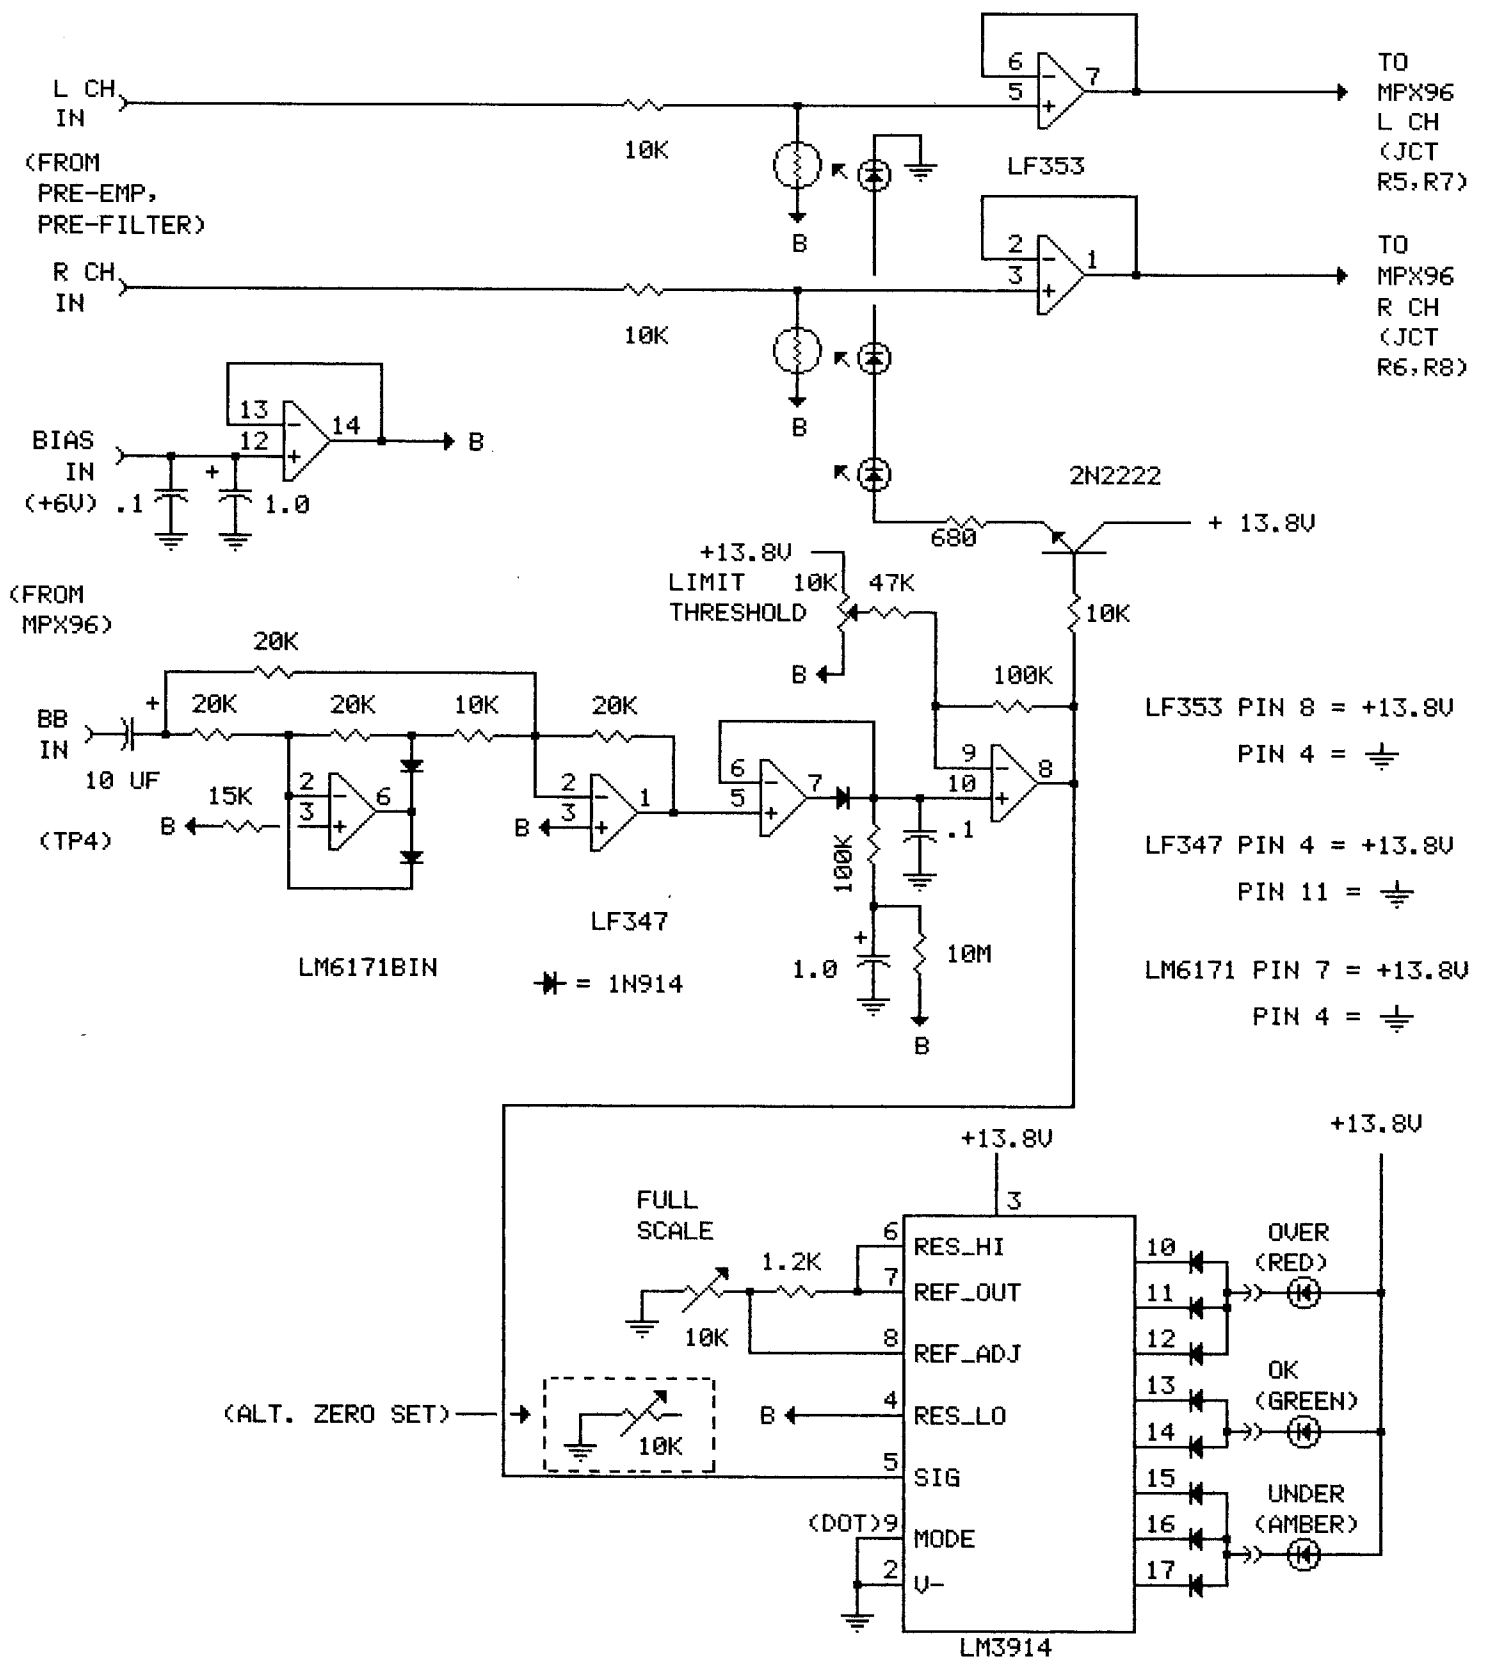

Remove these components

PLL SYNTHESIZED FM MPX S.I. RED TRANSMITTER (LOW POWER)

* SOURCE LEVEL 72mV

4.8uA

B.B.I.N

W.S.

REV A	7 25 56
REV B	8 30 96
REV C	8 23 96
REV D	10 09 96
REV E	11 11 96

FOR 5V REGULATOR

88.0	82.2	4.7	5.6
72	100	10	10
80.1	80.5	15.7	etc

* ADRIT JPC COMPONENTS FOR USA.

OUTPUT BUFFER

ANTENNA

Pre-filter/Pre-emphasis network

Modulation Limiter/Monitor (FOR FM TX)

Lock Detector
 (FOR FM TX)

η