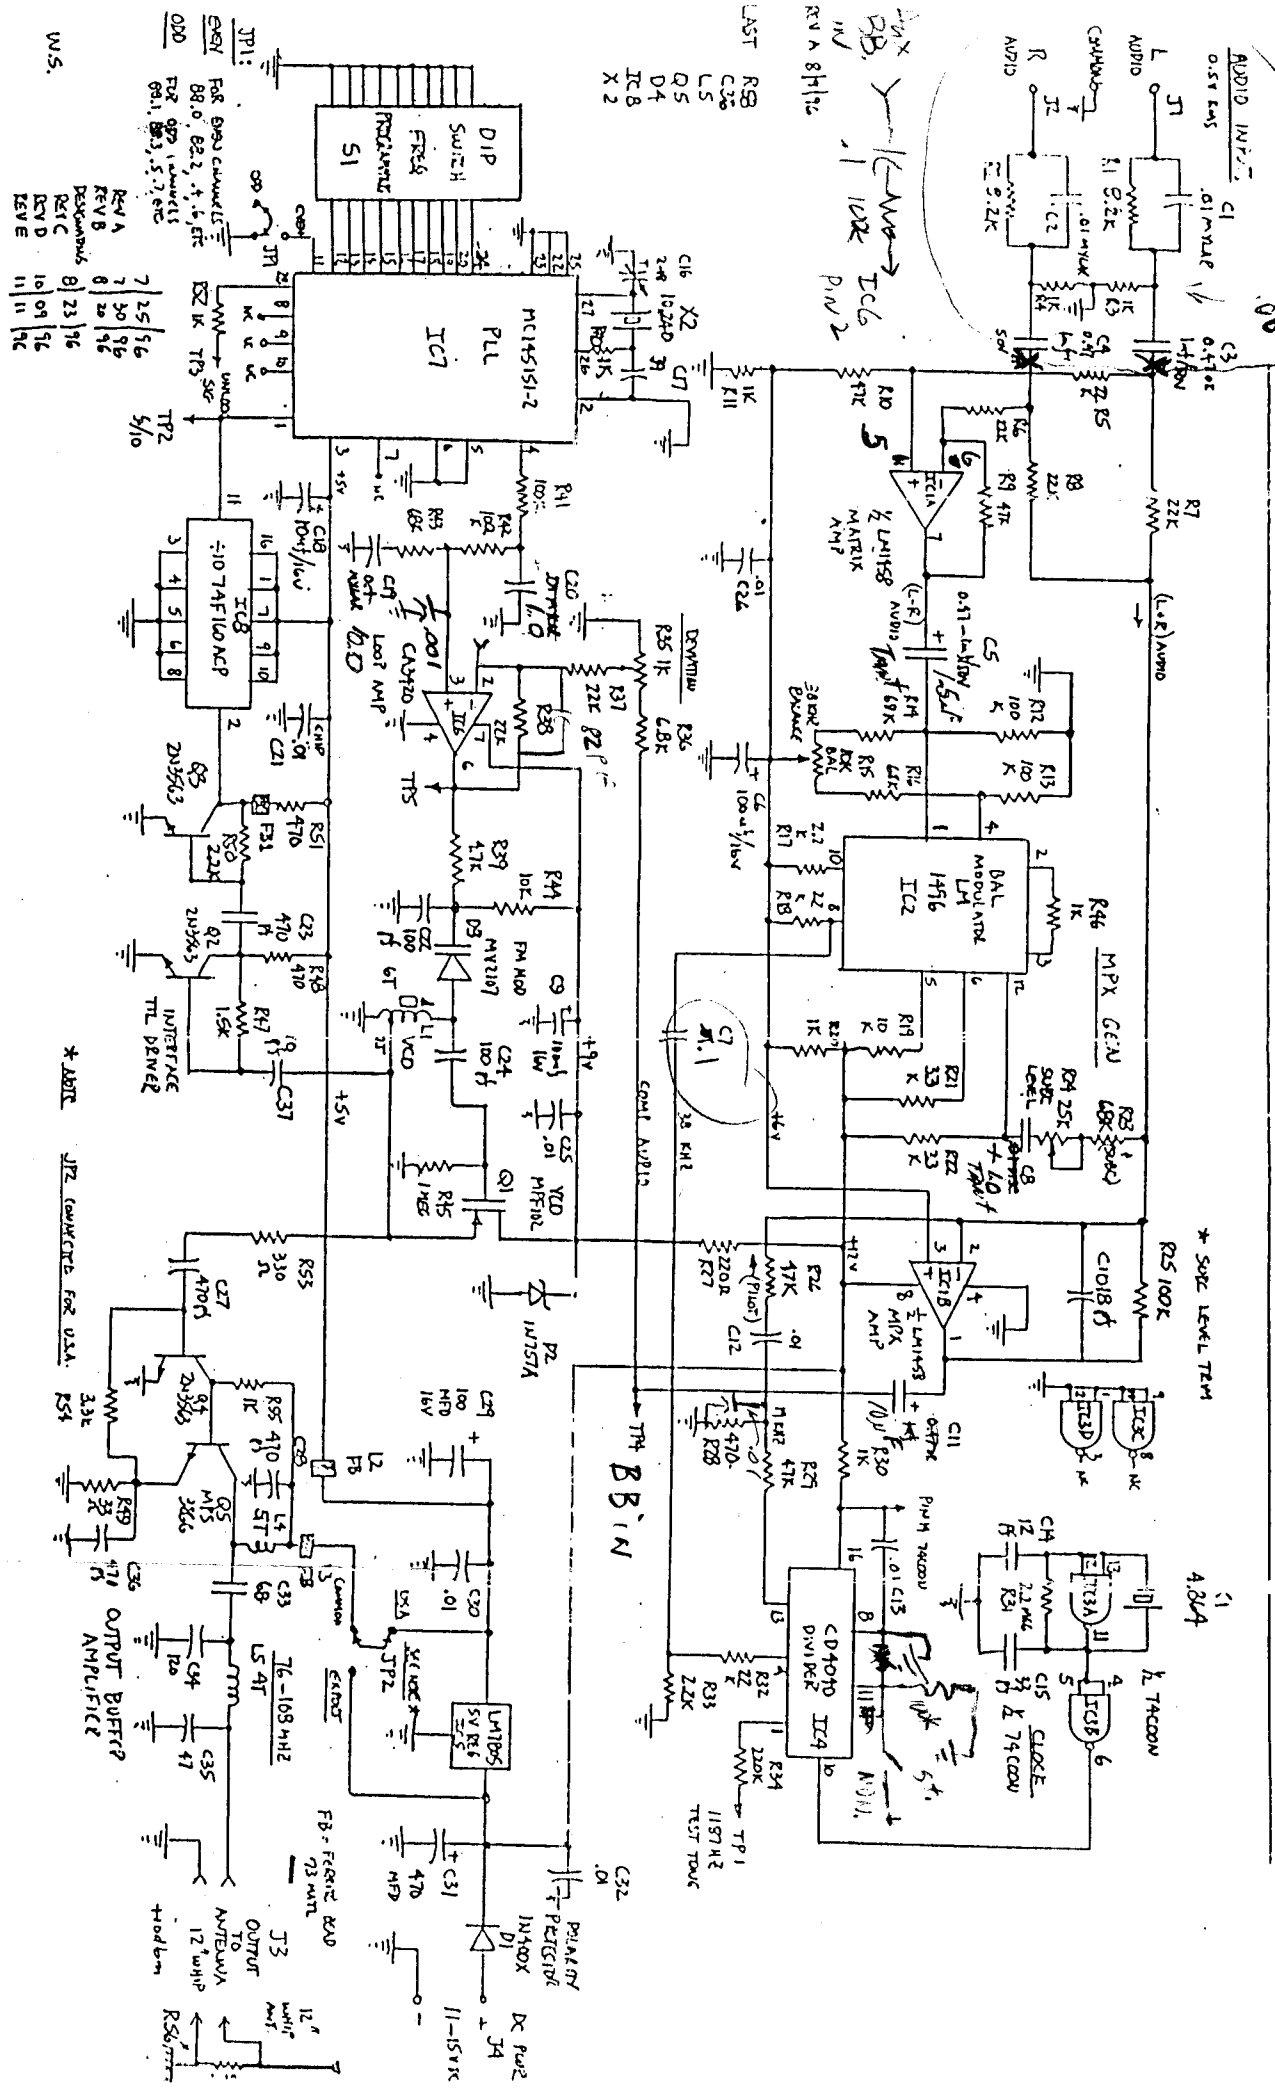

Remove these components

PLL SYNTHESIZED FM MPX S.I. RED TRANSMITTER (LOW POWER)

* SOURCE LEVEL 72mV

4.8uA

B.B.I.N

W.S.

REV A	7 25 56
REV B	8 30 96
REV C	8 23 96
REV D	10 09 96
REV E	11 11 96

FOR 5V REGULATOR

88.0	82.2	4.7	5.6
72	100	10	10
80.1	80.5	15.7	etc

* ADRIT JPC COMPONENTS FOR USA.

OUTPUT BUFFER

ANTENNA

Pre-filter/Pre-emphasis network

Modulation Limiter/Monitor (FOR FM TX)

Lock Detector
 (FOR FM TX)

η