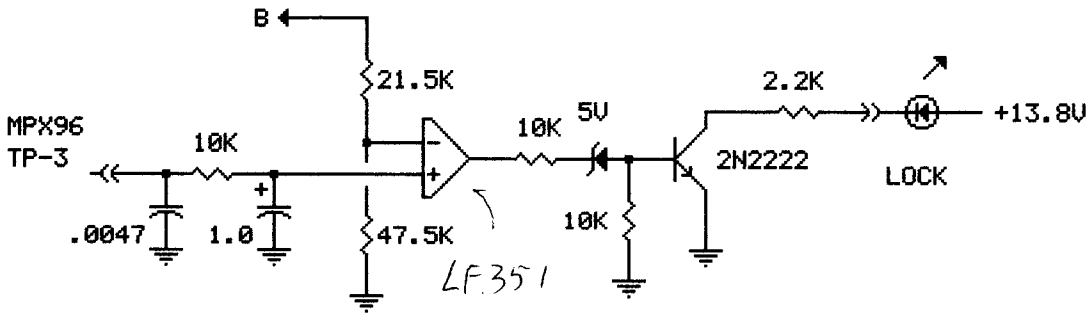

88.0	82.2	4.7	5.6
72	100	10	10
80.1	80.5	15.7	etc

* ADRIT JPC COMPONENTS FOR USA.

OUTPUT BUFFER

ANTENNA

Pre-filter/Pre-emphasis network

Modulation Limiter/Monitor (FOR FM TX)

Lock Detector
 (FOR FM TX)

η