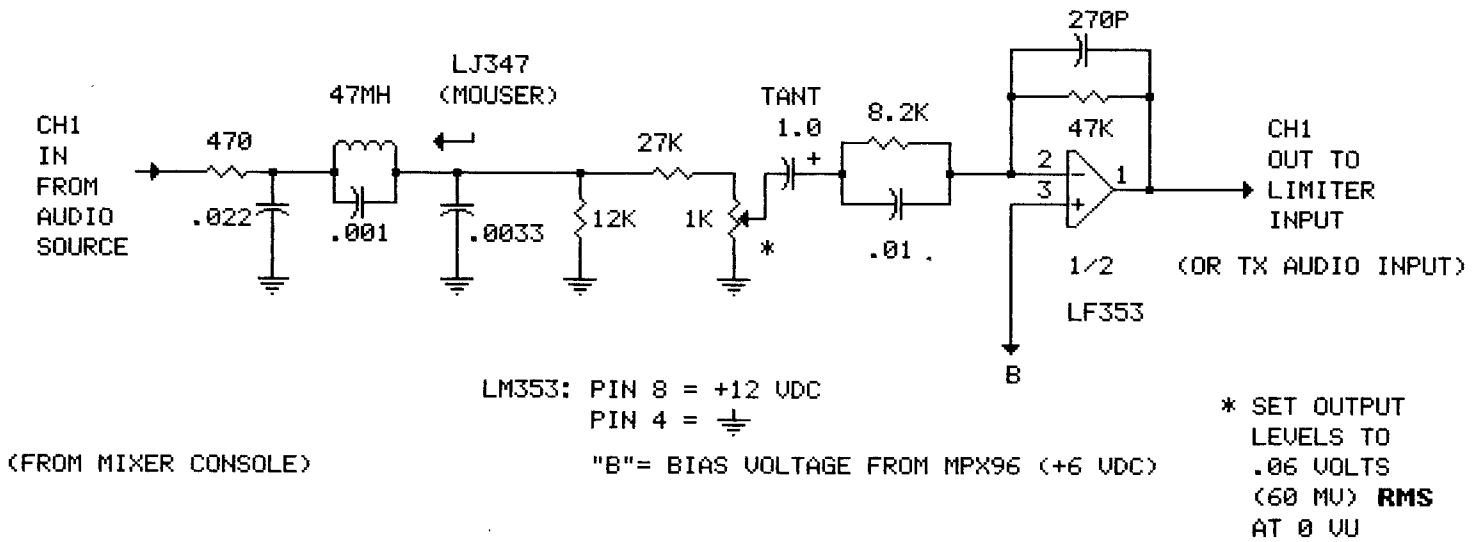

Remove these components

PLL SYNTHESIZED FM MPX S.I. RED TRANSMITTER (LOW POWER)

* SOURCE LEVEL 72mV

4.8uA

B.B.I.N

W.S.

REV A	7 25 56
REV B	8 30 96
REV C	8 23 96
REV D	10 09 96
REV E	11 11 96

FOR 5V REGULATOR

88.0	82.2	4.7	5.6
72	100	10	10
80.1	80.5	15.7	etc

* ADRIT JPC COMPONENTS FOR USA.

OUTPUT BUFFER

ANTENNA

Pre-filter/Pre-emphasis network

Modulation Limiter/Monitor (FOR FM TX)

Lock Detector
 (FOR FM TX)

η